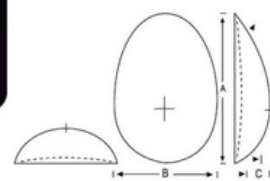

Gluteal Implants

GLUTEAL 4 Central Projection

CAT #	Size	A	B	C
ACP4-1	M	14.8	10.3	2.7
ACP4-2	L	13.0	10.0	3.0

Gluteal Implants

GLUTEAL 5 Round

CAT #	Size	A	B
ACP5-1	S	11.0	2.5
ACP5-2	L	13.0	3.0

Gluteal Implants

GLUTEAL 6 & 9 High Profile Projection

CAT #	Size	A	B	C
ACP6-1	M-L	14.8	10.8	3.0
ACP9-1	M-L	14.0	11.0	3.5

WhatsApp

Latin Tox Medical